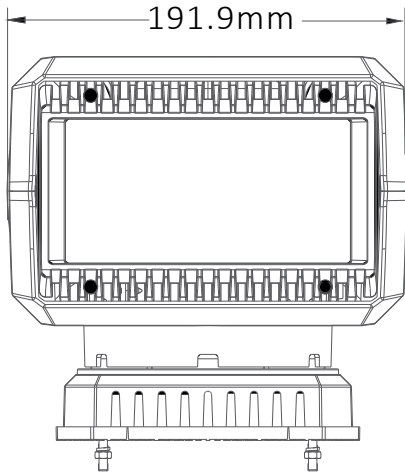

Features

- Wireless controlled version / wire controlled version are optional
- 60° tilt, 360° rotation
- Remote controller designed, easily adjust speed, rotation angle
- Black/white housing are available

Part #	LED Colour	Voltage	Max Power	Beam	Certification	Mounting
93050	6000-6500K	10-30V DC	60W	10°	ECE R10	Permanent