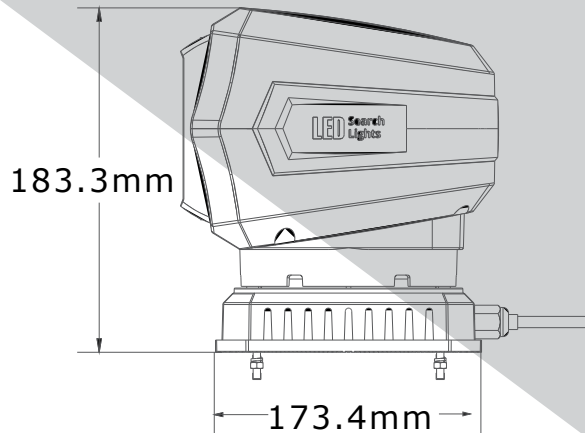

Features

- Wireless controlled version / wire controlled version are optional
- 60° tilt, 360° rotation
- Remote controller designed, easily adjust speed, rotation angle
- Black/white housing are available

Part #	LED Colour	Voltage	Max Power	Beam	Certification	Mounting
93050	6000-6500K	10-30V DC	60W	10°	ECE R10	Permanent