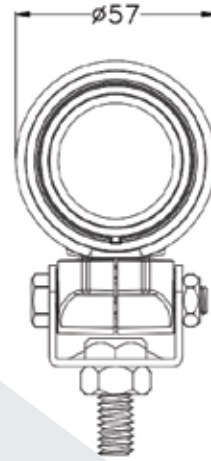

EST. 1969

SWS

WARNING LIGHTS INC.

www.warninglightsinc.com

sales@warninglightsinc.com

1.877.357.0222

93930S

93930F

93933F