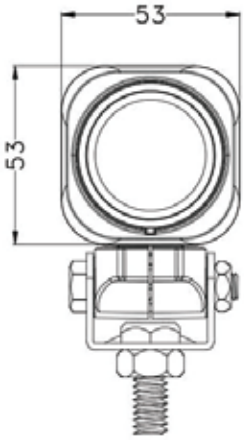

93933S

Part #	Beam	Shape
93930F	Flood	Round
93930S	Spot	Round
93933F	Flood	Square
93933S	Spot	Square

Power	Voltage	Lumens	IP Rating
10W	10-30 VDC	800LM	IP68

### Features

- Cast Aluminum Body
- Bolt Mount, Swivel and Adjustable
- **2 years warranty**