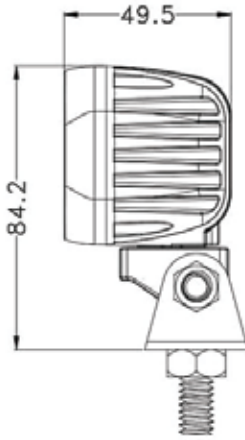

93933S

Part #	Beam	Shape
93930F	Flood	Round
93930S	Spot	Round
93933F	Flood	Square
93933S	Spot	Square

Power	Voltage	Lumens	IP Rating
10W	10-30 VDC	800LM	IP68

### Features

- Cast Aluminum Body
- Bolt Mount, Swivel and Adjustable
- **2 years warranty**