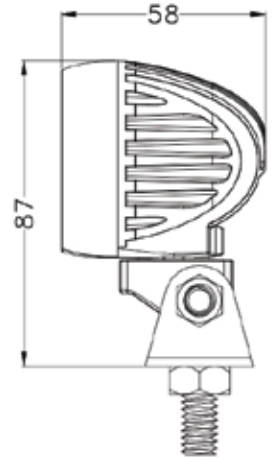

EST. 1969

SWS

WARNING LIGHTS INC.

www.warninglightsinc.com

sales@warninglightsinc.com

1.877.357.0222

93930S

93930F

93933F